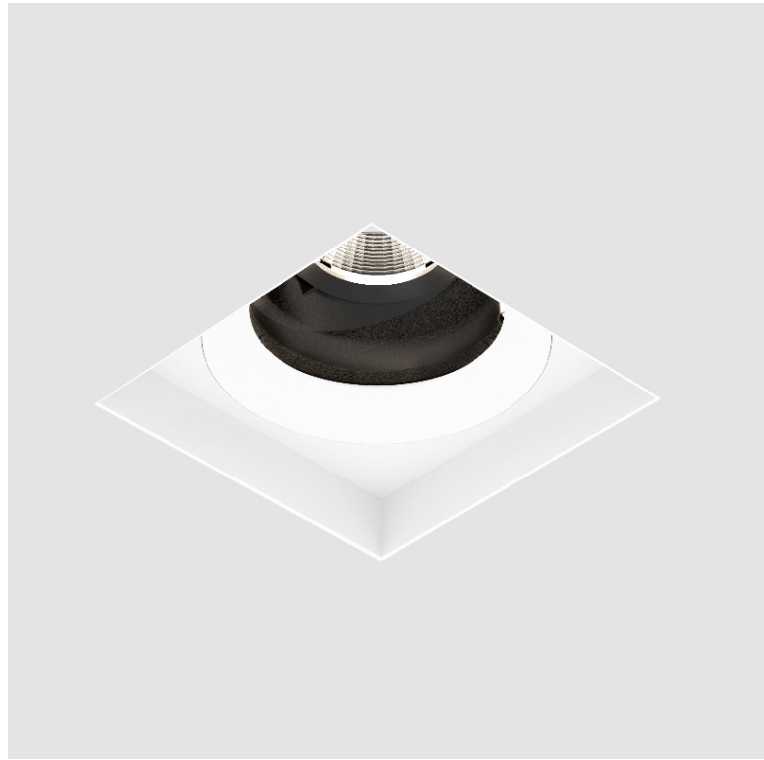

ELECTRICAL

Lamp Type: LED (Zhaga Standard)
Input Wattage (W): 16.5
Total Output Wattage (W): 14.5
Dimming: Tri-Mode (Non-Dimming and Phase Dimming (120Vac only) and 0-10V Dimming)
Driver Included: No
Driver Location: Recessed Housing
Driver Type: Constant Current - Universal
Driver Class: Class 2
Housing: See components
Input Voltage (V): 120 - 277
Constant Current (MA): 500

LED

Number of LEDs: 1
Color Temperature (°K): 2700 / 3000 / 3500 / 4000
Max. Delivered Lumen (lm): 940 / 980 / 1029 / 1050
Nominal Lumen (lm): 1386 / 1438 / 1511 / 1542
CRI: >90 CRI
Efficiency (%): 87.9 / 88.4 / 87.9
Lamp Life (hrs): 50000
Upon Request: RGB-W Tunable White Special Color Temperature Special LED

OPTICAL

Reflector: 20 / 40 / 60
Adjustability: Rotational 355°; Tilt 30°
Upon Request: Special Beam Angles

RATINGS AND CERTIFICATIONS

Zaneen Lighting Inc. © 2024, T 1-800-380-3382, F 416-247-9319, www.zaneen.com

Available for international specifications by adding "INT" at the end of the existing Model #. For assistance on 'custom' specifications, contact zteam@zaneen.com. In a constant effort to supply the best product, we reserve the right to change specifications or materials without notice. The most recent specification sheets are found at zaneen.com
IP rating: IP20