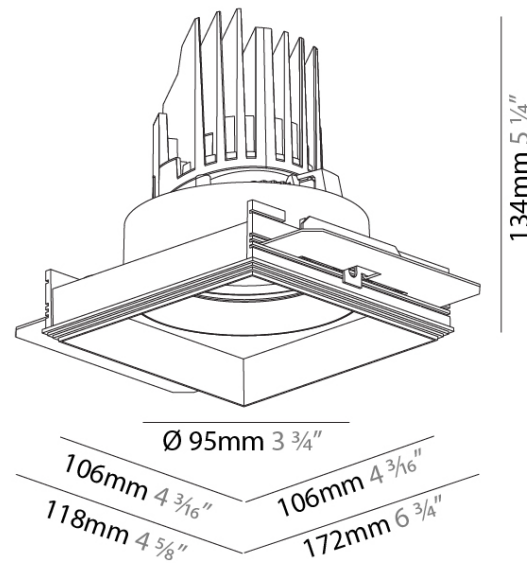

ELECTRICAL

Lamp Type: LED (Zhaga Standard)
Input Wattage (W): 16.5
Total Output Wattage (W): 14.5
Dimming: Tri-Mode (Non-Dimming and Phase Dimming (120Vac only) and 0-10V Dimming)
Driver Included: No
Driver Location: Recessed Housing
Driver Type: Constant Current - Universal
Driver Class: Class 2
Housing: See components
Input Voltage (V): 120 - 277
Constant Current (MA): 500

LED

Number of LEDs: 1
Color Temperature (°K): 2700 / 3000 / 3500 / 4000
Max. Delivered Lumen (lm): 940 / 980 / 1029 / 1050
Nominal Lumen (lm): 1386 / 1438 / 1511 / 1542
CRI: >90 CRI
Efficiency (%): 87.9 / 88.4 / 87.9
Lamp Life (hrs): 50000
Upon Request: RGB-W Tunable White Special Color Temperature Special LED

OPTICAL

Reflector: 20 / 40 / 60
Adjustability: Rotational 355°; Tilt 30°
Upon Request: Special Beam Angles

RATINGS AND CERTIFICATIONS

Zaneen Lighting Inc. © 2024, T 1-800-380-3382, F 416-247-9319, www.zaneen.com

Available for international specifications by adding "INT" at the end of the existing Model #. For assistance on 'custom' specifications, contact zteam@zaneen.com. In a constant effort to supply the best product, we reserve the right to change specifications or materials without notice. The most recent specification sheets are found at zaneen.com
IP rating: IP20