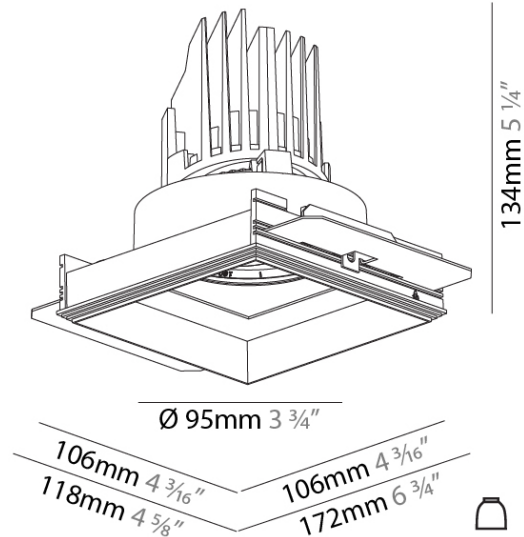

ELECTRICAL
Lamp Type: LED (Zhaga Standard)
Input Wattage (W): 15.5
Total Output Wattage (W): 14.5
Dimming: Tri-Mode (Non-Dimming and Phase Dimming (120Vac only) and 0-10V Dimming)
Driver Included: No
Driver Location: Recessed Housing
Driver Type: Constant Current - Universal
Driver Class: Class 2
Housing: See components
Input Voltage (V): 120 - 277
Constant Current (MA): 500

LED
Number of LEDs: 1
Color Temperature (°K): 2700 / 3000 / 3500 / 4000
Max. Delivered Lumen (lm): 940 / 980 / 1029 / 1050
Nominal Lumen (lm): 1386 / 1438 / 1511 / 1542
CRI: >90 CRI
Efficiency (%): 87.9 / 88.4 / 87.9
Lamp Life (hrs): 50000
Upon Request: RGB-W Tunable White Special Color Temperature Special LED

OPTICAL
Reflector: 20 / 40 / 60
Adjustability: Rotational 355°; Tilt 30°
Upon Request: Special Beam Angles

RATINGS AND CERTIFICATIONS
Zaneen Inc. © 2022, 10000 880-3382, F 416-247-9319, www.zaneen.com

Available for international specifications by adding "INT" at the end of the existing Model #. For assistance on 'custom' specifications, contact zteam@zaneen.com.
Certified by: Certified for North American Standards
In a constant effort to supply the best product, we reserve the right to change specifications or materials without notice. The most recent specification sheets are found at zaneen.com
IP rating: IP20